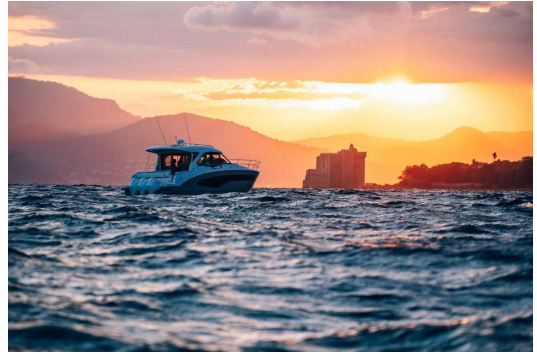

# BENETEAU ANTARES 12 COUPE

## FEATURES:

Naval architect:	BENETEAU / SARRAZIN Design
LOA (m.):	Total: 12,97 m / Eslora Casco: 12,34 m
Beam (m.):	3,78 m
Displacement (kg.):	9029 kg
Fuel tank (L.):	2 X 587 LT.
Fresh water (l.):	400 LT
Max Engine Power (cv):	3 X 300 CV
Propulsion:	
CE Certification:	B10/ C12