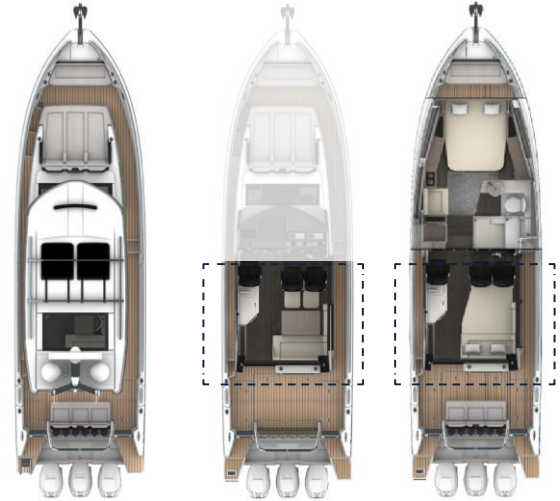

Wellcraft 38 EXPLORER

SPECIFICATIONS

Overall max length with options	11,85 m 38'10"
Hull length	10,73 m 35'2"
Overall beam	3,30 m 10'9"
Light Displacement w/3x350hp	7317 Kg 16,131 lbs
Draft	0,84 m 2'9"
Air Draft	2,53 m 8'53"
Fuel capacity	1000 L 264 Us Gal
Water capacity	160 L 42 Us Gal
Max engine power	1,050 hp
Feet length or type (OB)	2 x 25 or 1 x 30'
Separate cabins	1
Berths	4
Deadrise	20°
Category	B10 / C12
Designers	Michael Peters Pawel Denert Camillo Garroni

TRIM LEVEL

Electric windlass and control w/chain counter at helm station
Bow thruster
Exterior cockpit lights
Inside indirect LED lighting
Cockpit shower hot/cold
Flaps LENCO
Electric wheelhouse hatches
Aft cockpit lights
Shore water connector

STAINLESS STEEL COCKPIT TOW BAR WITH FENDER STORAGE

ADDITIONAL AFT BENCH

OR

AFT COCKPIT GALLEY MODULE: GRP MODULE WITH SINK AND STORAGE

DECK EQUIPMENT

STANDARD

- Forward opening stainless steel pulpit
- Deck pulpit
- Hull rubrail
- Stem fitting with anchor station
- Self draining anchor locker
- Integrated catwalk to starboard
- Forward mooring cleats
- Midship mooring cleats
- Stern mooring cleats
- Cockpit handrails
- Aft platform handrail
- Two side gates
- Life raft storage

SALON

STANDARD

Coaming window
Skylights
Saloon table
Starboard side door
Storages under benchseats

OPTIONS

Cushions to convert wheelhouse dinette to double berth
Wheelhouse stools
Snap-in carpet in wheelhouse and cabin (on top of wood flooring)
TV Antenna
TV Pre Installation
Wheelhouse blinds