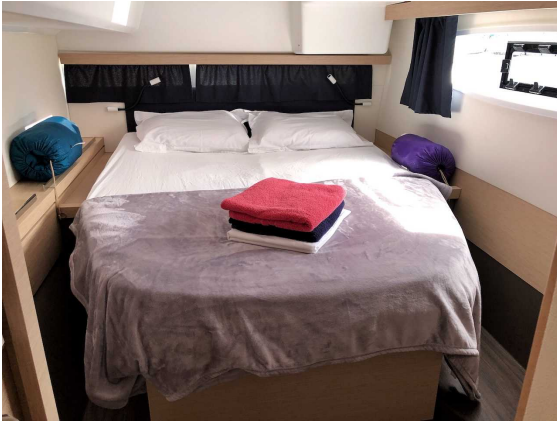

azulyachts

*International
Yacht Broker*

Jardines de San Telmo, 16
07012 Palma de Mallorca
T: (+34) 971 280 270
M: (+34) 607 550 337
palma@azulyachts.com

Lunes a Viernes, de 9.00 a 18.00 h.
(Agosto, de 9.00 a 15.0
Sábados cerrado.

azulyachts.com

The Company offers the details of this vessel in good faith but cannot guarantee or warrant the accuracy of this information nor warrant the condition of the vessel. A buyer should instruct his agents, or his surveyors, to investigate such details as the buyer desires validated. This vessel is offered subject to prior sale, price change, or withdrawal without notice.