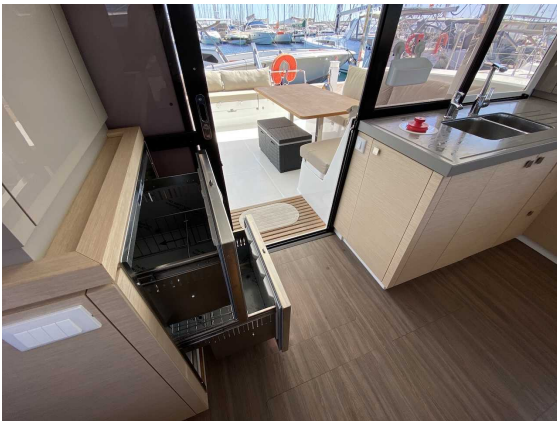

azulyachts

International
Yacht Broker

Jardines de San Telmo, 16
07012 Palma de Mallorca
T: (+34) 971 280 270
M: (+34) 607 550 337
palma@azulyachts.com

Lunes a Viernes, de 9.00 a 18.00 h.
(Agosto, de 9.00 a 15.00 h.)
Sábados cerrado.

azulyachts.com

The Company offers the details of this vessel in good faith but cannot guarantee or warrant the accuracy of this information nor warrant the condition of the vessel. A buyer should instruct his agents, or his surveyors, to investigate such details as the buyer desires validated. This vessel is offered subject to prior sale, price change, or withdrawal without notice.