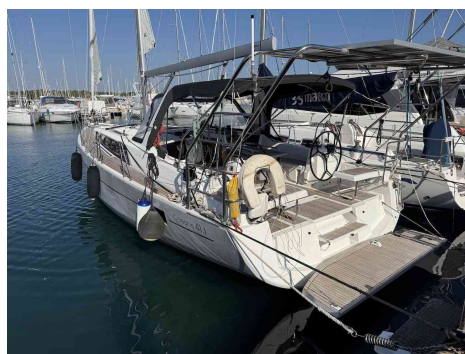

# BENETEAU OCEANIS 41.1

REF: ODOO ID - 2.138

**PRICE: 180.000,00 € VAT PAID**

## FEATURES:

Year:	2017
Homeport:	MALLORCA
LOA (m.):	12.43
Beam (m.):	4,20
Draught (m.):	1,68
Cabins (m.):	2
Material:	FIBERGLASS
Engine type:	YANMAR 4J45 E12638
Max Engine Power (cv):	45 HP
Fuel tank (l.):	200 LT. DIESEL
Fresh water (l.):	240 LT.
Hours:	1186 - 03-2026

## OTHER:

The 2017 Beneteau Oceanis 41.1 is much more than just a sailing yacht: it is a constant invitation to explore the sea in style, comfort and freedom.

On deck, everything is designed for enjoyment: uncluttered spaces, a spacious cockpit that invites you to share unforgettable sunsets, and a swim platform that connects directly with the sea, as if the ocean were part of the boat itself.