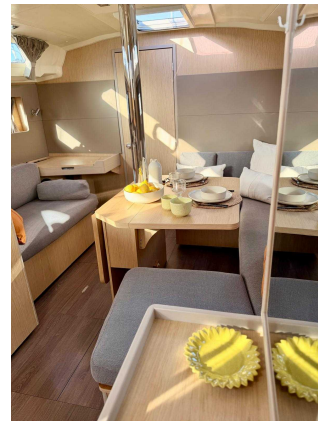

azulyachts

*International
Yacht Broker*

Jardines de San Telmo, 16
07012 Palma de Mallorca
T: (+34) 971 280 270
M: (+34) 607 550 337
palma@azulyachts.com

Lunes a Viernes, de 9.00 a 18.00 h.
(Agosto, de 9.00 a 15.0
Sábados cerrado.

azulyachts.com

The Company offers the details of this vessel in good faith but cannot guarantee or warrant the accuracy of this information nor warrant the condition of the vessel. A buyer should instruct his agents, or his surveyors, to investigate such details as the buyer desires validated. This vessel is offered subject to prior sale, price change, or withdrawal without notice.