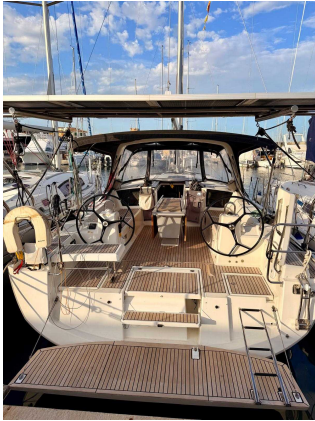

azulyachts

International
Yacht Broker

Jardines de San Telmo, 16
07012 Palma de Mallorca
T: (+34) 971 280 270
M: (+34) 607 550 337
palma@azulyachts.com

Lunes a Viernes, de 9.00 a 18.00 h.
(Agosto, de 9.00 a 15.0
Sábados cerrado.

azulyachts.com

The Company offers the details of this vessel in good faith but cannot guarantee or warrant the accuracy of this information nor warrant the condition of the vessel. A buyer should instruct his agents, or his surveyors, to investigate such details as the buyer desires validated. This vessel is offered subject to prior sale, price change, or withdrawal without notice.