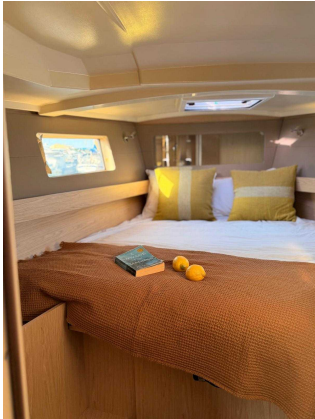

azulyachts

*International
Yacht Broker*

Jardines de San Telmo, 16
07012 Palma de Mallorca
T: (+34) 971 280 270
M: (+34) 607 550 337
palma@azulyachts.com

Lunes a Viernes, de 9.00 a 18.00 h.
(Agosto, de 9.00 a 15.0
Sábados cerrado.

azulyachts.com

The Company offers the details of this vessel in good faith but cannot guarantee or warrant the accuracy of this information nor warrant the condition of the vessel. A buyer should instruct his agents, or his surveyors, to investigate such details as the buyer desires validated. This vessel is offered subject to prior sale, price change, or withdrawal without notice.