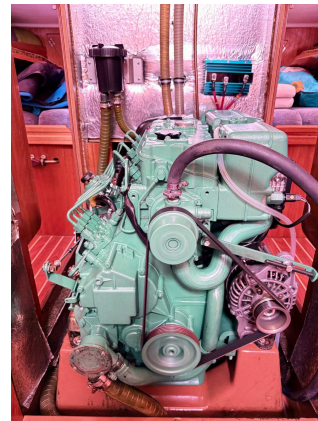

azulyachts

**International
Yacht Broker**

Jardines de San Telmo, 16
07012 Palma de Mallorca
T: (+34) 971 280 270
M: (+34) 607 550 337
palma@azulyachts.com

Lunes a Viernes, de 9.00 a 18.00 h.
(Agosto, de 9.00 a 15.0
Sábados cerrado.

azulyachts.com

The Company offers the details of this vessel in good faith but cannot guarantee or warrant the accuracy of this information nor warrant the condition of the vessel. A buyer should instruct his agents, or his surveyors, to investigate such details as the buyer desires validated. This vessel is offered subject to prior sale, price change, or withdrawal without notice.