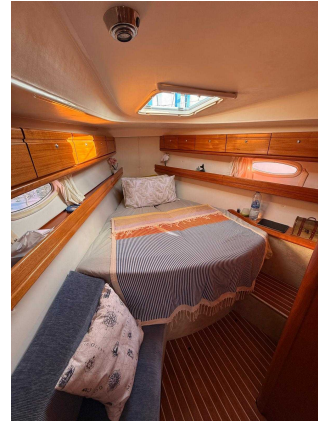

azulyachts

**International
Yacht Broker**

Jardines de San Telmo, 16
07012 Palma de Mallorca
T: (+34) 971 280 270
M: (+34) 607 550 337
palma@azulyachts.com

Lunes a Viernes, de 9.00 a 18.00 h.
(Agosto, de 9.00 a 15.0
Sábados cerrado.

azulyachts.com

The Company offers the details of this vessel in good faith but cannot guarantee or warrant the accuracy of this information nor warrant the condition of the vessel. A buyer should instruct his agents, or his surveyors, to investigate such details as the buyer desires validated. This vessel is offered subject to prior sale, price change, or withdrawal without notice.