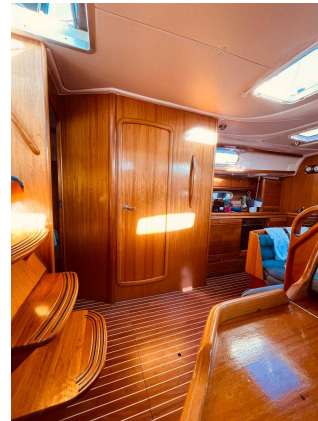

azulyachts

**International
Yacht Broker**

Jardines de San Telmo, 16
07012 Palma de Mallorca
T: (+34) 971 280 270
M: (+34) 607 550 337
palma@azulyachts.com

Lunes a Viernes, de 9.00 a 18.00 h.
(Agosto, de 9.00 a 15.0
Sábados cerrado.

azulyachts.com

The Company offers the details of this vessel in good faith but cannot guarantee or warrant the accuracy of this information nor warrant the condition of the vessel. A buyer should instruct his agents, or his surveyors, to investigate such details as the buyer desires validated. This vessel is offered subject to prior sale, price change, or withdrawal without notice.