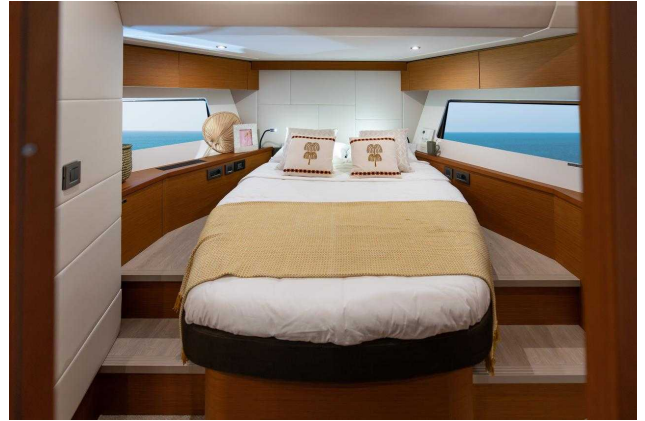

azulyachts

International
Yacht Broker

Jardines de San Telmo, 16
07012 Palma de Mallorca
T: (+34) 971 280 270
M: (+34) 607 550 337
palma@azulyachts.com

Lunes a Viernes, de 9.00 a 18.00 h.
(Agosto, de 9.00 a 15.0
Sábados cerrado.

azulyachts.com

The Company offers the details of this vessel in good faith but cannot guarantee or warrant the accuracy of this information nor warrant the condition of the vessel. A buyer should instruct his agents, or his surveyors, to investigate such details as the buyer desires validated. This vessel is offered subject to prior sale, price change, or withdrawal without notice.