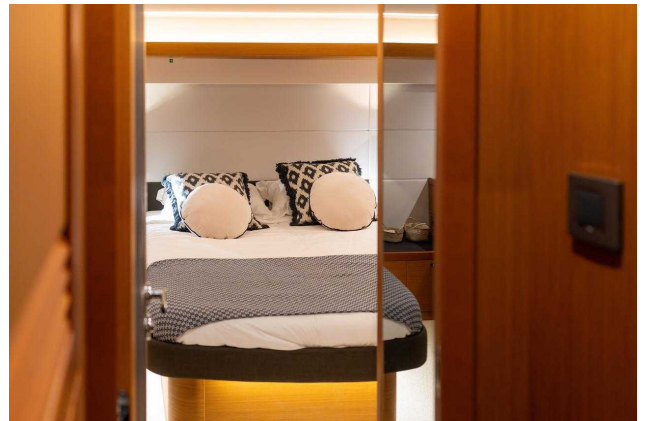

azulyachts

International
Yacht Broker

Jardines de San Telmo, 16
07012 Palma de Mallorca
T: (+34) 971 280 270
M: (+34) 607 550 337
palma@azulyachts.com

Lunes a Viernes, de 9.00 a 18.00 h.
(Agosto, de 9.00 a 15.0
Sábados cerrado.

azulyachts.com

The Company offers the details of this vessel in good faith but cannot guarantee or warrant the accuracy of this information nor warrant the condition of the vessel. A buyer should instruct his agents, or his surveyors, to investigate such details as the buyer desires validated. This vessel is offered subject to prior sale, price change, or withdrawal without notice.