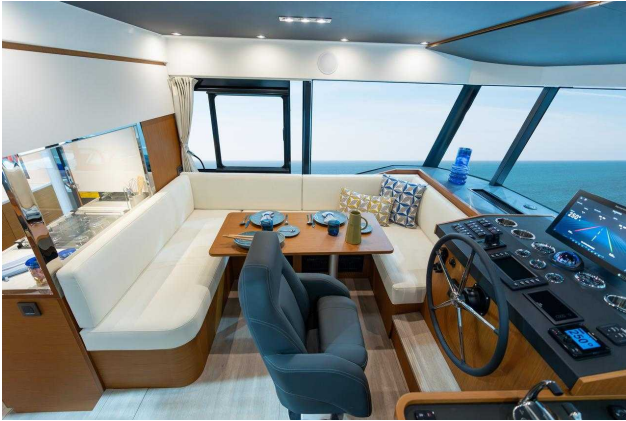

azulyachts

International
Yacht Broker

Jardines de San Telmo, 16
07012 Palma de Mallorca
T: (+34) 971 280 270
M: (+34) 607 550 337
palma@azulyachts.com

Lunes a Viernes, de 9.00 a 18.00 h.
(Agosto, de 9.00 a 15.0
Sábados cerrado.

azulyachts.com

The Company offers the details of this vessel in good faith but cannot guarantee or warrant the accuracy of this information nor warrant the condition of the vessel. A buyer should instruct his agents, or his surveyors, to investigate such details as the buyer desires validated. This vessel is offered subject to prior sale, price change, or withdrawal without notice.