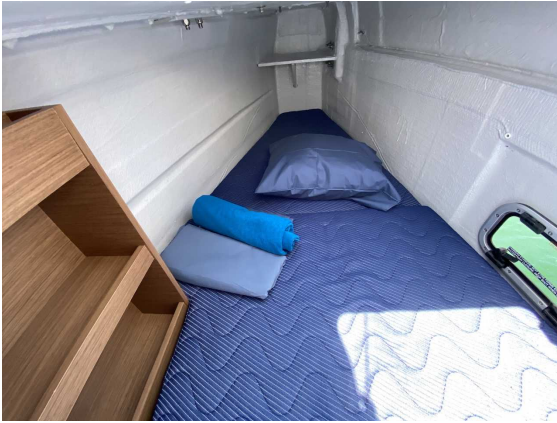

azulyachts

**International
Yacht Broker**

Jardines de San Telmo, 16
07012 Palma de Mallorca
T: (+34) 971 280 270
M: (+34) 607 550 337
palma@azulyachts.com

Lunes a Viernes, de 9.00 a 18.00 h.
(Agosto, de 9.00 a 15.0
Sábados cerrado.

azulyachts.com

The Company offers the details of this vessel in good faith but cannot guarantee or warrant the accuracy of this information nor warrant the condition of the vessel. A buyer should instruct his agents, or his surveyors, to investigate such details as the buyer desires validated. This vessel is offered subject to prior sale, price change, or withdrawal without notice.