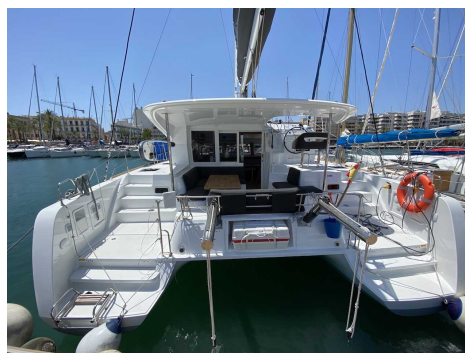

azulyachts

International
Yacht Broker

Jardines de San Telmo, 16
07012 Palma de Mallorca
T: (+34) 971 280 270
M: (+34) 607 550 337
palma@azulyachts.com

Lunes a Viernes, de 9.00 a 18.00 h.
(Agosto, de 9.00 a 15.0
Sábados cerrado.

azulyachts.com