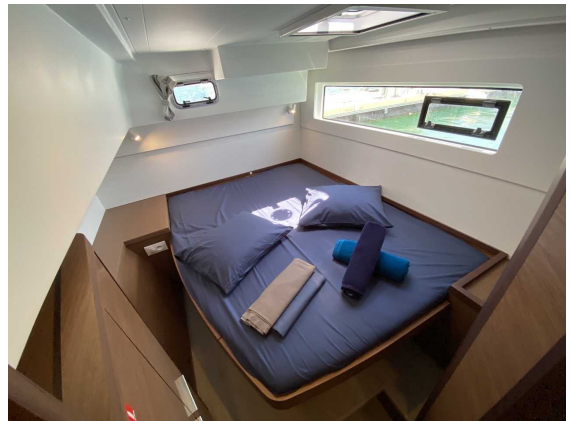

azulyachts

**International
Yacht Broker**

Jardines de San Telmo, 16
07012 Palma de Mallorca
T: (+34) 971 280 270
M: (+34) 607 550 337
palma@azulyachts.com

Lunes a Viernes, de 9.00 a 18.00 h.
(Agosto, de 9.00 a 15.0
Sábados cerrado.

azulyachts.com

The Company offers the details of this vessel in good faith but cannot guarantee or warrant the accuracy of this information nor warrant the condition of the vessel. A buyer should instruct his agents, or his surveyors, to investigate such details as the buyer desires validated. This vessel is offered subject to prior sale, price change, or withdrawal without notice.