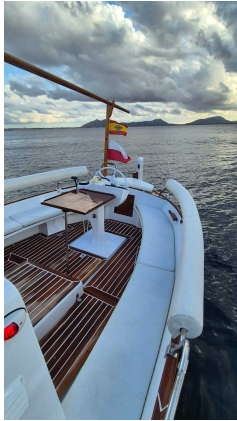

azulyachts

*International
Yacht Broker*

Jardines de San Telmo, 16
07012 Palma de Mallorca
T: (+34) 971 280 270
M: (+34) 607 550 337
palma@azulyachts.com

Lunes a Viernes, de 9.00 a 18.00 h.
(Agosto, de 9.00 a 15.0
Sábados cerrado.

azulyachts.com

The Company offers the details of this vessel in good faith but cannot guarantee or warrant the accuracy of this information nor warrant the condition of the vessel. A buyer should instruct his agents, or his surveyors, to investigate such details as the buyer desires validated. This vessel is offered subject to prior sale, price change, or withdrawal without notice.