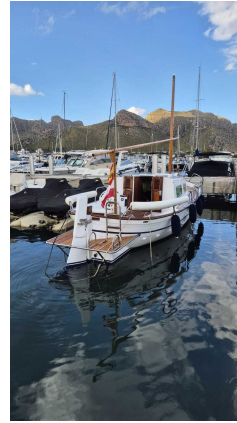

azulyachts

*International
Yacht Broker*

Jardines de San Telmo, 16
07012 Palma de Mallorca
T: (+34) 971 280 270
M: (+34) 607 550 337
palma@azulyachts.com

Lunes a Viernes, de 9.00 a 18.00 h.
(Agosto, de 9.00 a 15.0
Sábados cerrado.

azulyachts.com

The Company offers the details of this vessel in good faith but cannot guarantee or warrant the accuracy of this information nor warrant the condition of the vessel. A buyer should instruct his agents, or his surveyors, to investigate such details as the buyer desires validated. This vessel is offered subject to prior sale, price change, or withdrawal without notice.