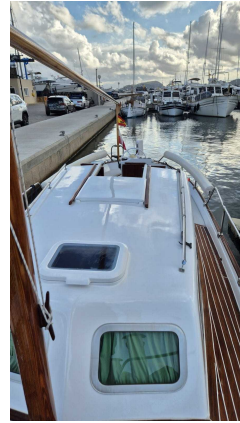

azulyachts

*International
Yacht Broker*

Jardines de San Telmo, 16
07012 Palma de Mallorca
T: (+34) 971 280 270
M: (+34) 607 550 337
palma@azulyachts.com

Lunes a Viernes, de 9.00 a 18.00 h.
(Agosto, de 9.00 a 15.0
Sábados cerrado.

azulyachts.com

The Company offers the details of this vessel in good faith but cannot guarantee or warrant the accuracy of this information nor warrant the condition of the vessel. A buyer should instruct his agents, or his surveyors, to investigate such details as the buyer desires validated. This vessel is offered subject to prior sale, price change, or withdrawal without notice.