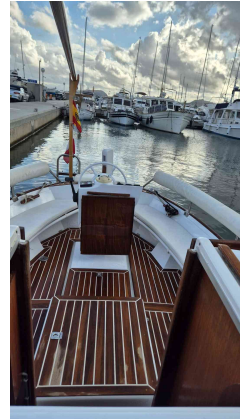

azulyachts

*International
Yacht Broker*

Jardines de San Telmo, 16
07012 Palma de Mallorca
T: (+34) 971 280 270
M: (+34) 607 550 337
palma@azulyachts.com

Lunes a Viernes, de 9.00 a 18.00 h.
(Agosto, de 9.00 a 15.0
Sábados cerrado.

azulyachts.com

The Company offers the details of this vessel in good faith but cannot guarantee or warrant the accuracy of this information nor warrant the condition of the vessel. A buyer should instruct his agents, or his surveyors, to investigate such details as the buyer desires validated. This vessel is offered subject to prior sale, price change, or withdrawal without notice.