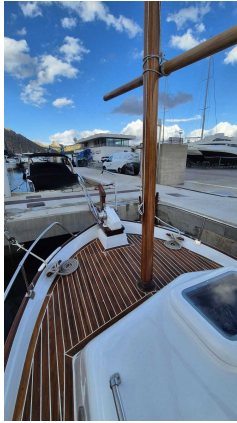

azulyachts

*International
Yacht Broker*

Jardines de San Telmo, 16
07012 Palma de Mallorca
T: (+34) 971 280 270
M: (+34) 607 550 337
palma@azulyachts.com

Lunes a Viernes, de 9.00 a 18.00 h.
(Agosto, de 9.00 a 15.0
Sábados cerrado.

azulyachts.com

The Company offers the details of this vessel in good faith but cannot guarantee or warrant the accuracy of this information nor warrant the condition of the vessel. A buyer should instruct his agents, or his surveyors, to investigate such details as the buyer desires validated. This vessel is offered subject to prior sale, price change, or withdrawal without notice.