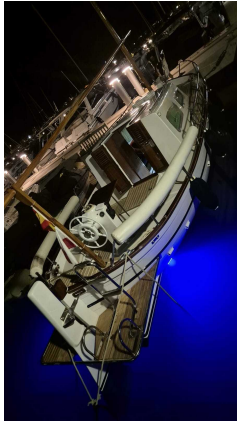

azulyachts

*International
Yacht Broker*

Jardines de San Telmo, 16
07012 Palma de Mallorca
T: (+34) 971 280 270
M: (+34) 607 550 337
palma@azulyachts.com

Lunes a Viernes, de 9.00 a 18.00 h.
(Agosto, de 9.00 a 15.0
Sábados cerrado.

azulyachts.com

The Company offers the details of this vessel in good faith but cannot guarantee or warrant the accuracy of this information nor warrant the condition of the vessel. A buyer should instruct his agents, or his surveyors, to investigate such details as the buyer desires validated. This vessel is offered subject to prior sale, price change, or withdrawal without notice.