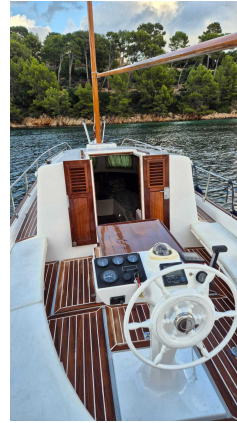

azulyachts

*International
Yacht Broker*

Jardines de San Telmo, 16
07012 Palma de Mallorca
T: (+34) 971 280 270
M: (+34) 607 550 337
palma@azulyachts.com

Lunes a Viernes, de 9.00 a 18.00 h.
(Agosto, de 9.00 a 15.0
Sábados cerrado.

azulyachts.com

The Company offers the details of this vessel in good faith but cannot guarantee or warrant the accuracy of this information nor warrant the condition of the vessel. A buyer should instruct his agents, or his surveyors, to investigate such details as the buyer desires validated. This vessel is offered subject to prior sale, price change, or withdrawal without notice.