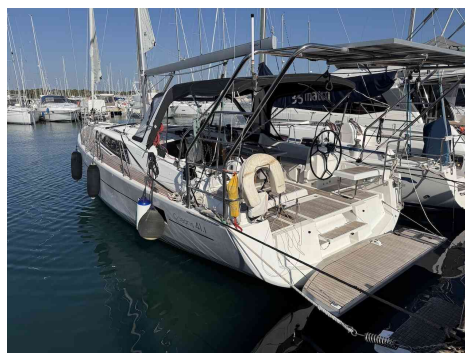

BENETEAU OCEANIS 41.1

REF: ODOO ID - 2.138

PRICE: 180.000,00 € VAT PAID

FEATURES:

Year:	2017
Homeport:	MALLORCA
LOA (m.):	12.43
Beam (m.):	4,20
Draught (m.):	1,68
Cabins (m.):	2
Material:	FIBERGLASS
Engine type:	YANMAR 4J45 E12638
Max Engine Power (cv):	45 HP
Fuel tank (l.):	200 LT. DIESEL
Fresh water (l.):	240 LT.
Hours:	1186 - 03-2026

azulyachts.com

OTHER:

The 2017 Beneteau Oceanis 41.1 is much more than just a sailing yacht: it is a constant invitation to explore the sea in style, comfort and freedom.

On deck, everything is designed for enjoyment: uncluttered spaces, a spacious cockpit that invites you to share unforgettable sunsets, and a swim platform that connects directly with the sea, as if the ocean were part of the boat itself.

Inside, the Beneteau Oceanis 41.1 surprises with its brightness and contemporary design. Warm wood, meticulous finishes and clever layout create a welcoming atmosphere where every corner invites you to relax. Its cabins offer real comfort, whilst the saloon becomes the heart of the boat, a space where sailing stories come to life.