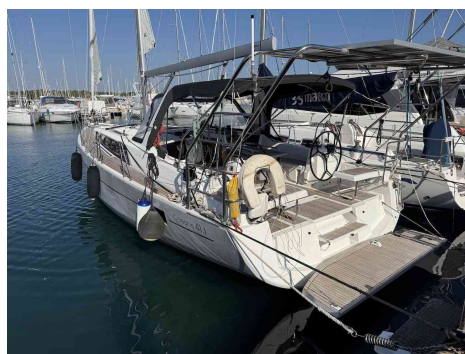

BENETEAU OCEANIS 41.1

REF: ODOO ID - 2.138

PRICE: 149.500,00 € VAT PAID

FEATURES:

Year:	2017
Homeport:	MALLORCA
LOA (m.):	12.43
Beam (m.):	4,20
Draught (m.):	1,68
Cabins (m.):	2
Material:	FIBERGLASS
Engine type:	YANMAR 4J45 E12638
Max Engine Power (cv):	45 HP
Fuel tank (l.):	200 LT. DIESEL
Fresh water (l.):	240 LT.
Hours:	1186 - 03-2026

azulyachts.com

OTHER:

The 2017 Beneteau Oceanis 41.1 is much more than just a sailing yacht: it is a constant invitation to explore the sea in style, comfort and freedom.

On deck, everything is designed for enjoyment: uncluttered spaces, a spacious cockpit that invites you to share unforgettable sunsets, and a swim platform that connects directly with the sea, as if the ocean were part of the boat itself.

Inside, the Beneteau Oceanis 41.1 surprises with its brightness and contemporary design. Warm wood, meticulous finishes and clever layout create a welcoming atmosphere where every corner invites you to relax. Its cabins offer real comfort, whilst the saloon becomes the heart of the boat, a space where sailing stories come to life.