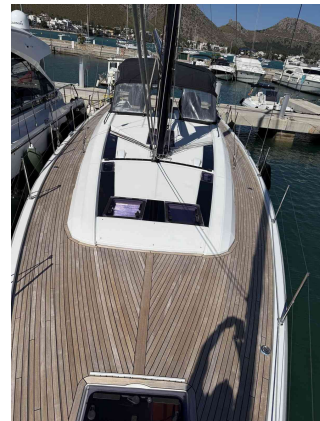

azulyachts

*International
Yacht Broker*

Jardines de San Telmo, 16
07012 Palma de Mallorca
T: (+34) 971 280 270
M: (+34) 607 550 337
palma@azulyachts.com

Lunes a Viernes, de 9.00 a 18.00 h.
(Agosto, de 9.00 a 15.0
Sábados cerrado.

azulyachts.com

The Company offers the details of this vessel in good faith but cannot guarantee or warrant the accuracy of this information nor warrant the condition of the vessel. A buyer should instruct his agents, or his surveyors, to investigate such details as the buyer desires validated. This vessel is offered subject to prior sale, price change, or withdrawal without notice.