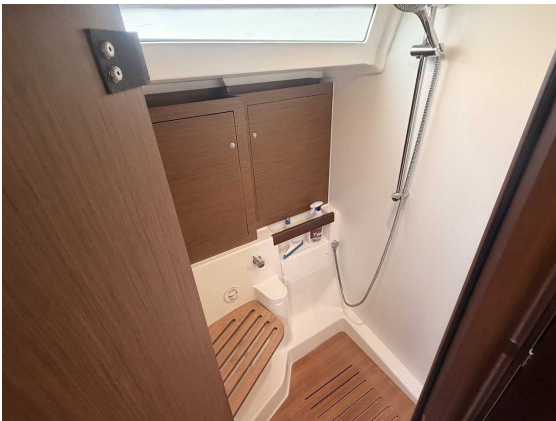

azulyachts

*International
Yacht Broker*

Jardines de San Telmo, 16
07012 Palma de Mallorca
T: (+34) 971 280 270
M: (+34) 607 550 337
palma@azulyachts.com

Lunes a Viernes, de 9.00 a 18.00 h.
(Agosto, de 9.00 a 15.0
Sábados cerrado.

azulyachts.com

The Company offers the details of this vessel in good faith but cannot guarantee or warrant the accuracy of this information nor warrant the condition of the vessel. A buyer should instruct his agents, or his surveyors, to investigate such details as the buyer desires validated. This vessel is offered subject to prior sale, price change, or withdrawal without notice.