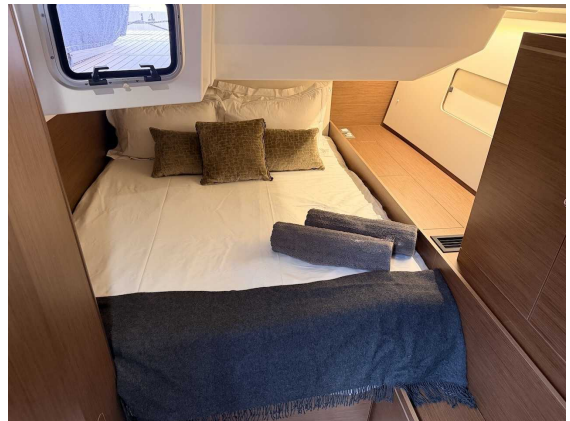

azulyachts

International
Yacht Broker

Jardines de San Telmo, 16
07012 Palma de Mallorca
T: (+34) 971 280 270
M: (+34) 607 550 337
palma@azulyachts.com

Lunes a Viernes, de 9.00 a 18.00 h.
(Agosto, de 9.00 a 15.0
Sábados cerrado.

azulyachts.com

The Company offers the details of this vessel in good faith but cannot guarantee or warrant the accuracy of this information nor warrant the condition of the vessel. A buyer should instruct his agents, or his surveyors, to investigate such details as the buyer desires validated. This vessel is offered subject to prior sale, price change, or withdrawal without notice.