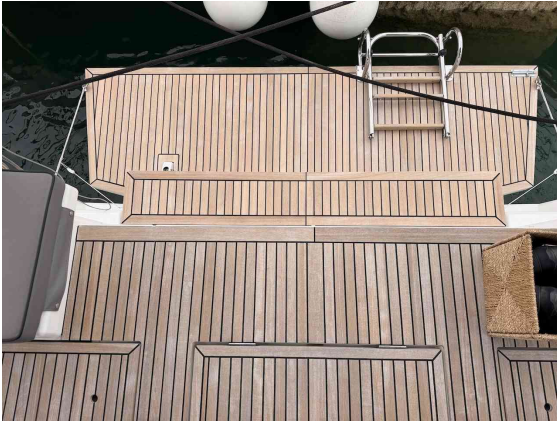

azulyachts

International
Yacht Broker

Jardines de San Telmo, 16
07012 Palma de Mallorca
T: (+34) 971 280 270
M: (+34) 607 550 337
palma@azulyachts.com

Lunes a Viernes, de 9.00 a 18.00 h.
(Agosto, de 9.00 a 15.0
Sábados cerrado.

azulyachts.com

The Company offers the details of this vessel in good faith but cannot guarantee or warrant the accuracy of this information nor warrant the condition of the vessel. A buyer should instruct his agents, or his surveyors, to investigate such details as the buyer desires validated. This vessel is offered subject to prior sale, price change, or withdrawal without notice.