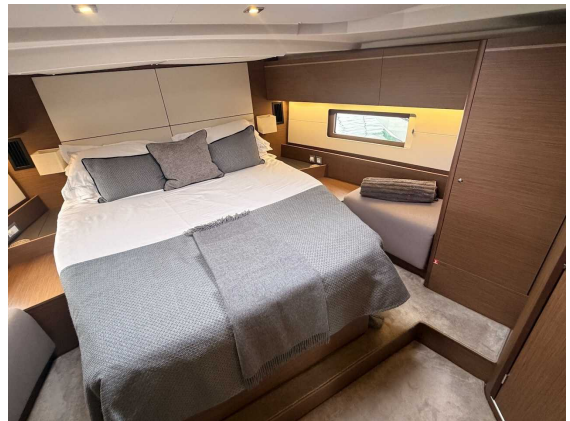

azulyachts

International
Yacht Broker

Jardines de San Telmo, 16
07012 Palma de Mallorca
T: (+34) 971 280 270
M: (+34) 607 550 337
palma@azulyachts.com

Lunes a Viernes, de 9.00 a 18.00 h.
(Agosto, de 9.00 a 15.0
Sábados cerrado.

azulyachts.com

The Company offers the details of this vessel in good faith but cannot guarantee or warrant the accuracy of this information nor warrant the condition of the vessel. A buyer should instruct his agents, or his surveyors, to investigate such details as the buyer desires validated. This vessel is offered subject to prior sale, price change, or withdrawal without notice.