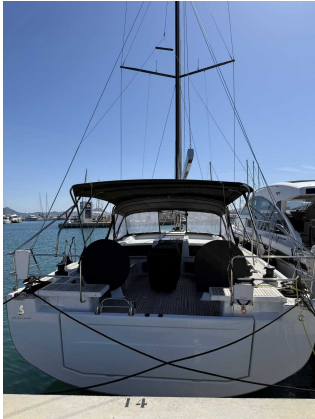

azulyachts

International
Yacht Broker

Jardines de San Telmo, 16
07012 Palma de Mallorca
T: (+34) 971 280 270
M: (+34) 607 550 337
palma@azulyachts.com

Lunes a Viernes, de 9.00 a 18.00 h.
(Agosto, de 9.00 a 15.0
Sábados cerrado.

azulyachts.com

The Company offers the details of this vessel in good faith but cannot guarantee or warrant the accuracy of this information nor warrant the condition of the vessel. A buyer should instruct his agents, or his surveyors, to investigate such details as the buyer desires validated. This vessel is offered subject to prior sale, price change, or withdrawal without notice.