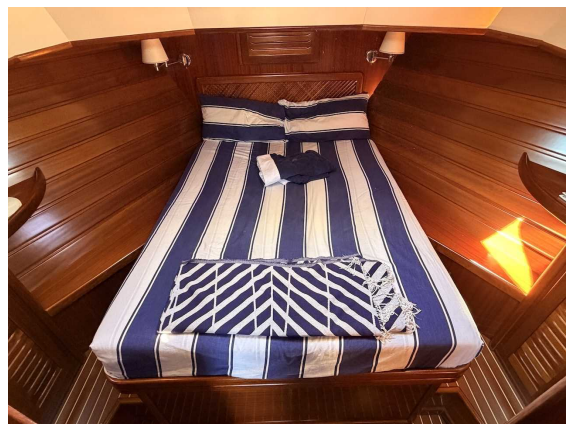

azulyachts

International
Yacht Broker

Jardines de San Telmo, 16
07012 Palma de Mallorca
T: (+34) 971 280 270
M: (+34) 607 550 337
palma@azulyachts.com

Lunes a Viernes, de 9.00 a 18.00 h.
(Agosto, de 9.00 a 15.0
Sábados cerrado.

azulyachts.com

The Company offers the details of this vessel in good faith but cannot guarantee or warrant the accuracy of this information nor warrant the condition of the vessel. A buyer should instruct his agents, or his surveyors, to investigate such details as the buyer desires validated. This vessel is offered subject to prior sale, price change, or withdrawal without notice.