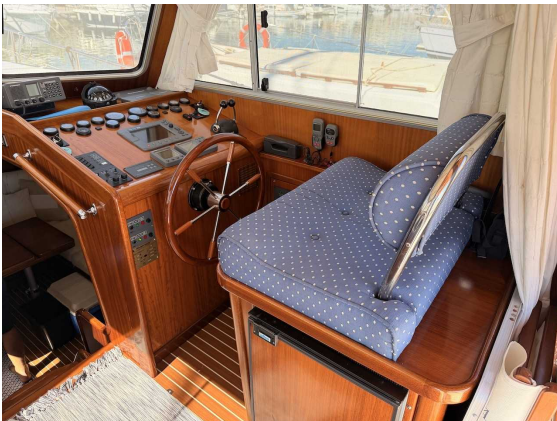

azulyachts

*International
Yacht Broker*

Jardines de San Telmo, 16
07012 Palma de Mallorca
T: (+34) 971 280 270
M: (+34) 607 550 337
palma@azulyachts.com

Lunes a Viernes, de 9.00 a 18.00 h.
(Agosto, de 9.00 a 15.0
Sábados cerrado.

azulyachts.com

The Company offers the details of this vessel in good faith but cannot guarantee or warrant the accuracy of this information nor warrant the condition of the vessel. A buyer should instruct his agents, or his surveyors, to investigate such details as the buyer desires validated. This vessel is offered subject to prior sale, price change, or withdrawal without notice.