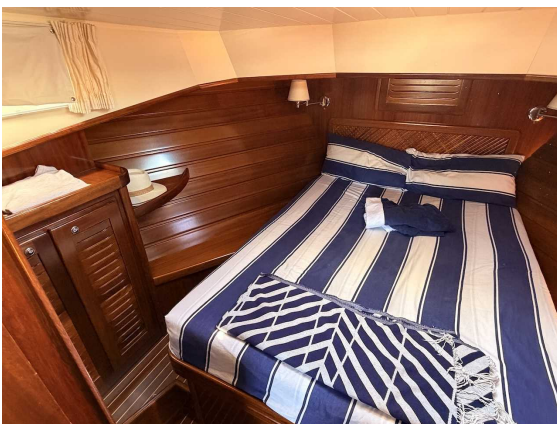

azulyachts

International
Yacht Broker

Jardines de San Telmo, 16
07012 Palma de Mallorca
T: (+34) 971 280 270
M: (+34) 607 550 337
palma@azulyachts.com

Lunes a Viernes, de 9.00 a 18.00 h.
(Agosto, de 9.00 a 15.0
Sábados cerrado.

azulyachts.com

The Company offers the details of this vessel in good faith but cannot guarantee or warrant the accuracy of this information nor warrant the condition of the vessel. A buyer should instruct his agents, or his surveyors, to investigate such details as the buyer desires validated. This vessel is offered subject to prior sale, price change, or withdrawal without notice.